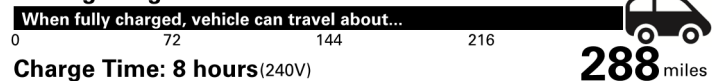

Driving Range