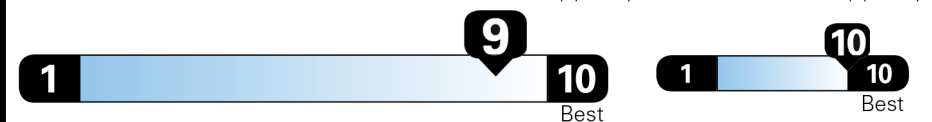

Fuel Economy & Greenhouse Gas Rating (tailpipe only) Smog Rating (tailpipe only)

This vehicle emits 0 grams CO₂ per mile. The best emits 0 grams per mile (tailpipe only). Does not include emissions from generating electricity; learn more at fueleconomy.gov.

Actual results will vary for many reasons, including driving conditions and how you drive and maintain your vehicle. The average new vehicle gets 29 MPG and costs $8,500 to fuel over 5 years. Cost estimates are based on 15,000 miles per year at $0.17 per kW-hr. MPGe is miles per gasoline gallon equivalent. Vehicle emissions are a significant cause of climate change and smog.

fueleconomy.gov

Calculate personalized estimates and compare vehicles

MANUFACTURER'S SUGGESTED RETAIL PRICE† $42,548.00

DELIVERY, PROCESSING AND HANDLING FEE 1,595.00

TOTAL SUGGESTED RETAIL PRICE $44,143.00

†Manufacturer's suggested retail price excludes delivery processing and handling fees, license and title fees, applicable federal, state and local taxes, and dealer and distributor options and accessories.

Delivered by Truck to: 31197
WEST HERR TOY/CANANDAIGUA
2435 STATE ROUTE 332
CANANDAIGUA NY14424

TML2E1N2S0F0W0